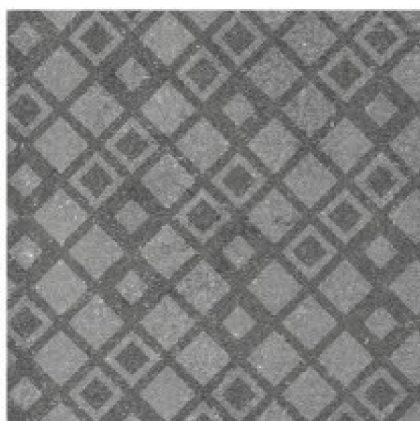

Bali stone

200x200mm | Matt