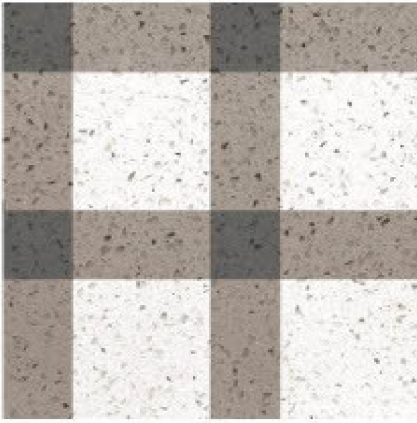

200x200mm | Matt

Bali stone

200x200mm | Matt

Multicolour retro

200x200mm | Matt

Terrazzo Checks

200x200mm | Matt

Venetian decor