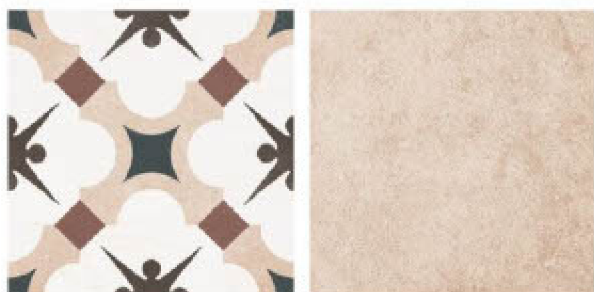

200x200mm | Matt

Lagom latte decor | Lagom latte

200x200mm | Matt

Lagom sand decor | Lagom sand

200x200mm | Matt

Lagom slate decor | Lagom slate

200x200mm | Matt

Mosaic black&white

200x200mm | Matt

Stripes

200x200mm | Matt

Terrazzo black decore | Terrazzo White

200x200mm | Matt

Turkish moraccan

200x200mm | Matt

Caribbean cubes blue