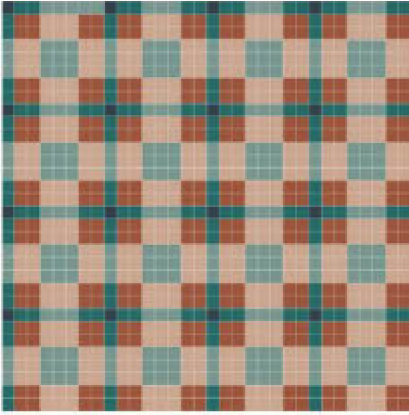

Since 1962

INDIA'S MOST RELIABLE
DESIGNER TILES
& STONE COMPANY

www.thestonepeople.in

Carabian Cubes

200x200mm | Matt

Cubes black&white

200x200mm | Matt

Fabric sentosa

200x200mm | Matt

Lagom latte decor | Lagom latte

200x200mm | Matt

Lagom sand decor | Lagom sand

200x200mm | Matt

Lagom slate decor | Lagom slate

200x200mm | Matt

Mosaic black&white

200x200mm | Matt

Stripes

200x200mm | Matt

Terrazzo black decore | Terrazzo White

200x200mm | Matt

Turkish moraccan

200x200mm | Matt

Caribbean cubes blue