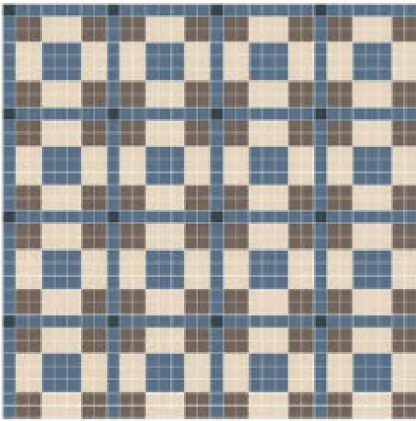

200x200mm | Matt

Lagom latte decor | Lagom latte

200x200mm | Matt

Lagom sand decor | Lagom sand

200x200mm | Matt

Lagom slate decor | Lagom slate

200x200mm | Matt

Mosaic black&white

200x200mm | Matt

Stripes

200x200mm | Matt

Terrazzo black decore | Terrazzo White

200x200mm | Matt

Turkish moraccan

200x200mm | Matt

Caribbean cubes blue