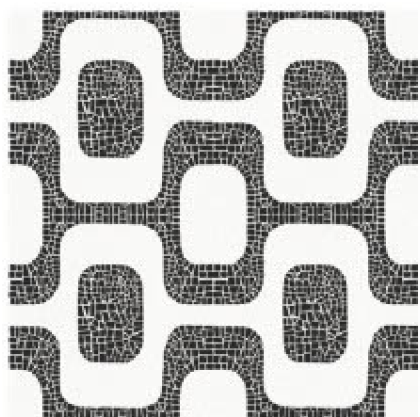

Since 1962

INDIA'S MOST RELIABLE
DESIGNER TILES
& STONE COMPANY

www.thestonepeople.in

Carabian Cubes

200x200mm | Matt

Cubes black&white

200x200mm | Matt

Fabric sentosa

200x200mm | Matt

Lagom latte decor | Lagom latte

200x200mm | Matt

Lagom sand decor | Lagom sand

200x200mm | Matt

Lagom slate decor | Lagom slate

200x200mm | Matt

Mosaic black&white

200x200mm | Matt

Stripes

200x200mm | Matt

Terrazzo black decore | Terrazzo White

200x200mm | Matt

Turkish moraccan

200x200mm | Matt

Caribbean cubes blue