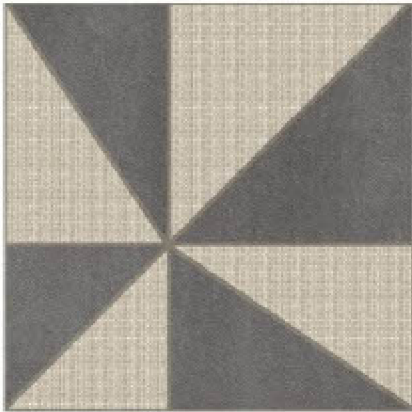

Since 1962

INDIA'S MOST RELIABLE
DESIGNER TILES
& STONE COMPANY

www.thestonepeople.in

Carabian Cubes

200x200mm | Matt

Cubes black&white

200x200mm | Matt

Fabric sentosa

200x200mm | Matt

Lagom latte decor | Lagom latte

200x200mm | Matt

Lagom sand decor | Lagom sand

200x200mm | Matt

Lagom slate decor | Lagom slate

200x200mm | Matt

Mosaic black&white

200x200mm | Matt

Stripes

200x200mm | Matt

Terrazzo black decore | Terrazzo White

200x200mm | Matt

Turkish moraccan

200x200mm | Matt

Caribbean cubes blue